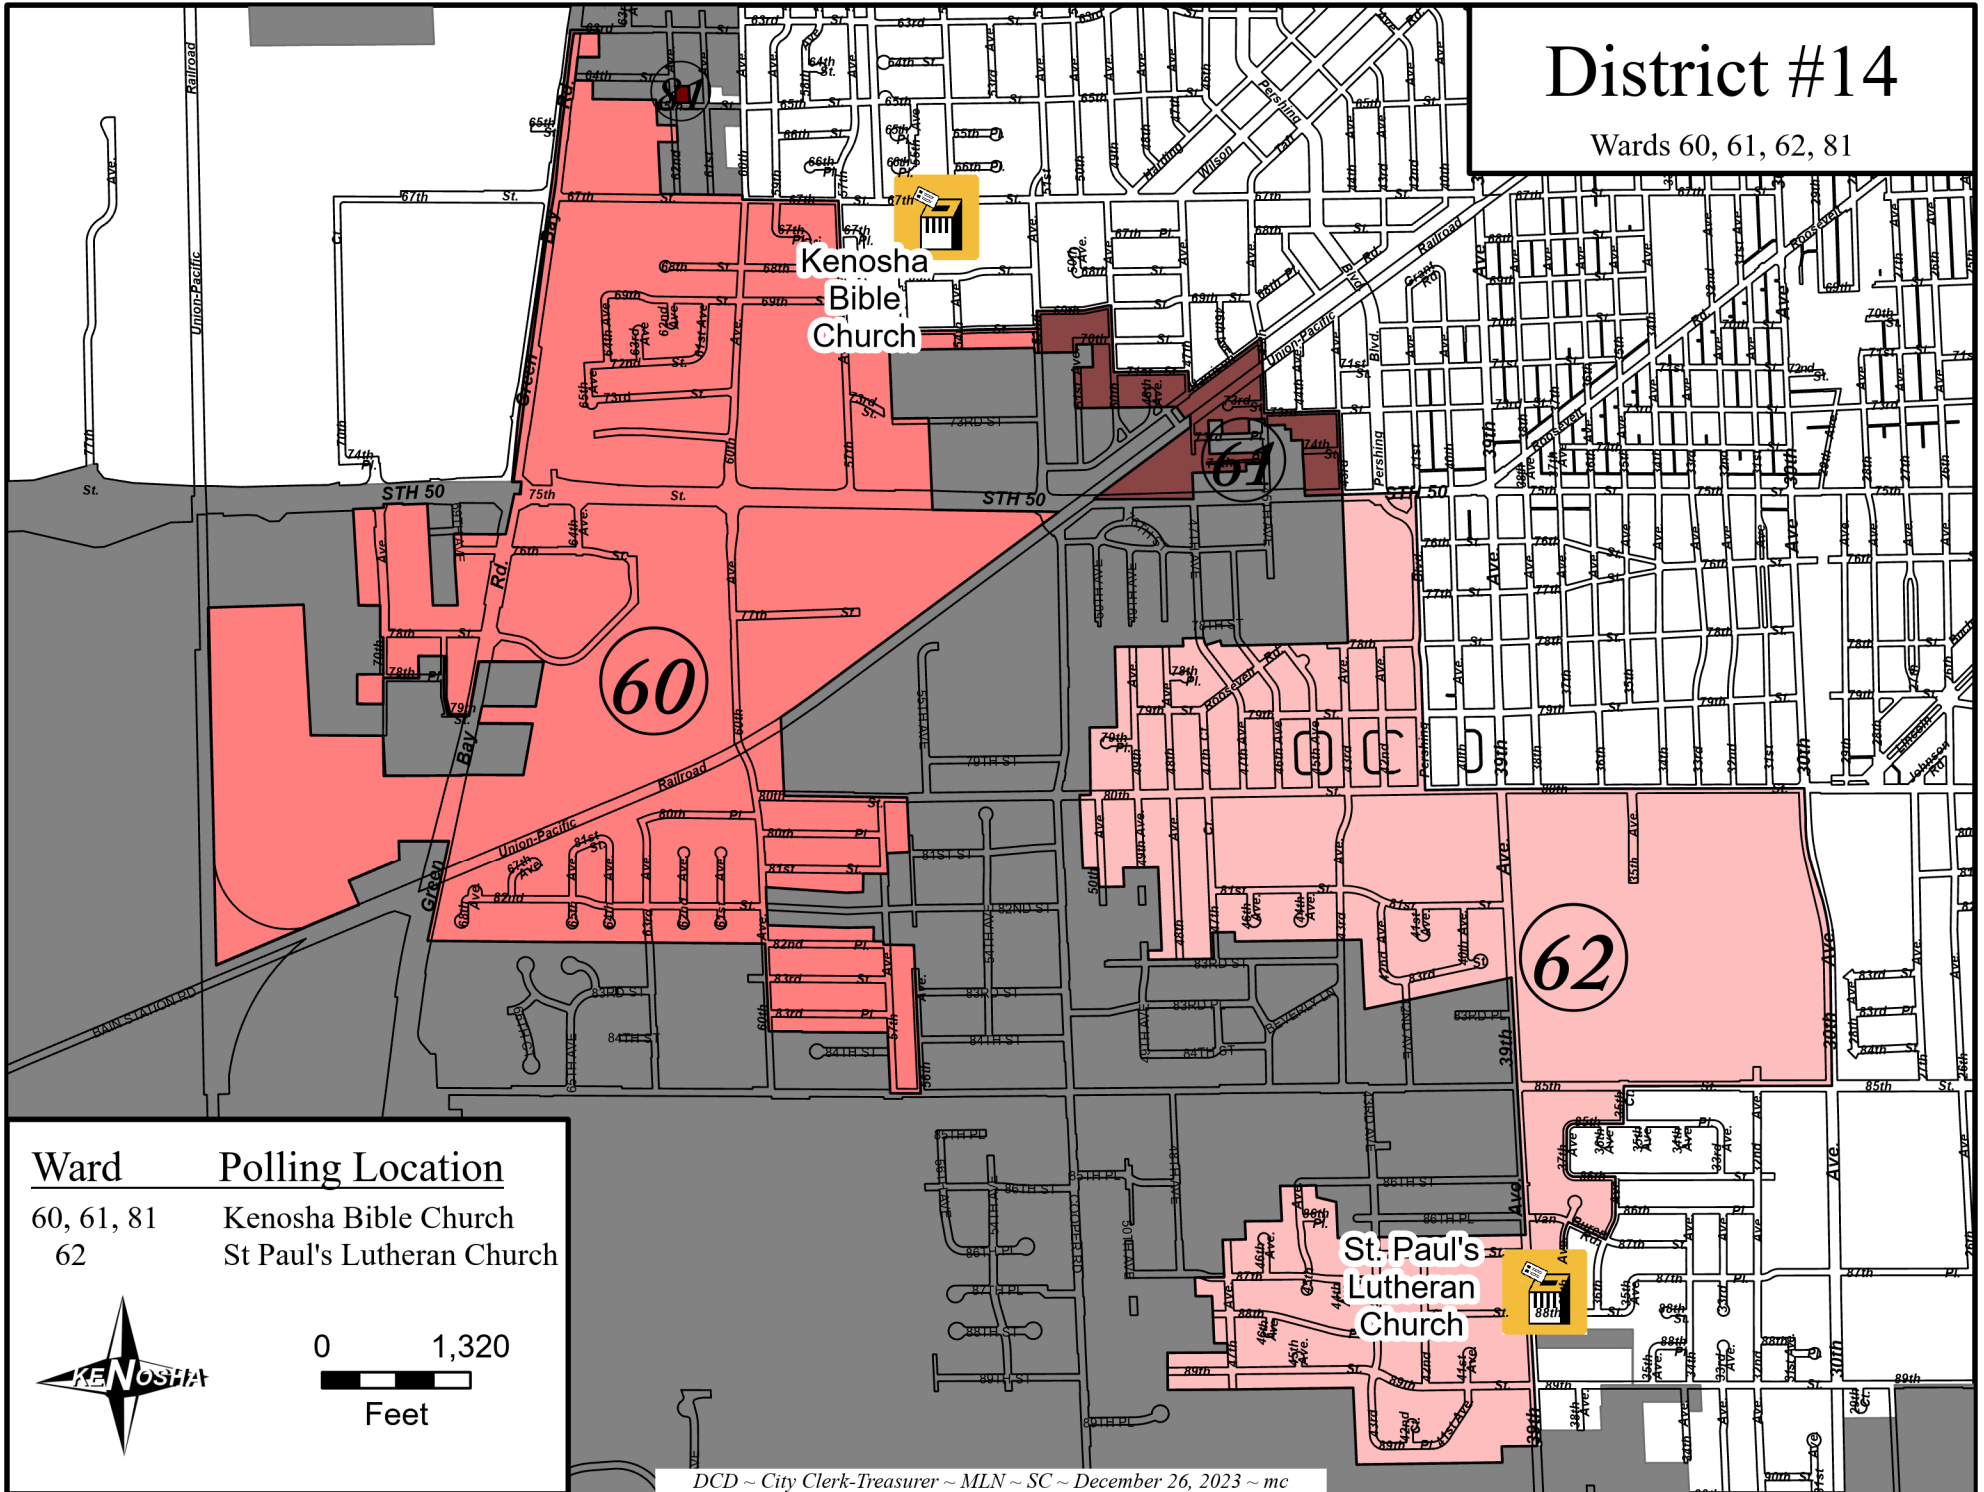

District #14

Wards 60, 61, 62, 81

Ward	Polling Location
60, 61, 81	Kenosha Bible Church
62	St Paul's Lutheran Church