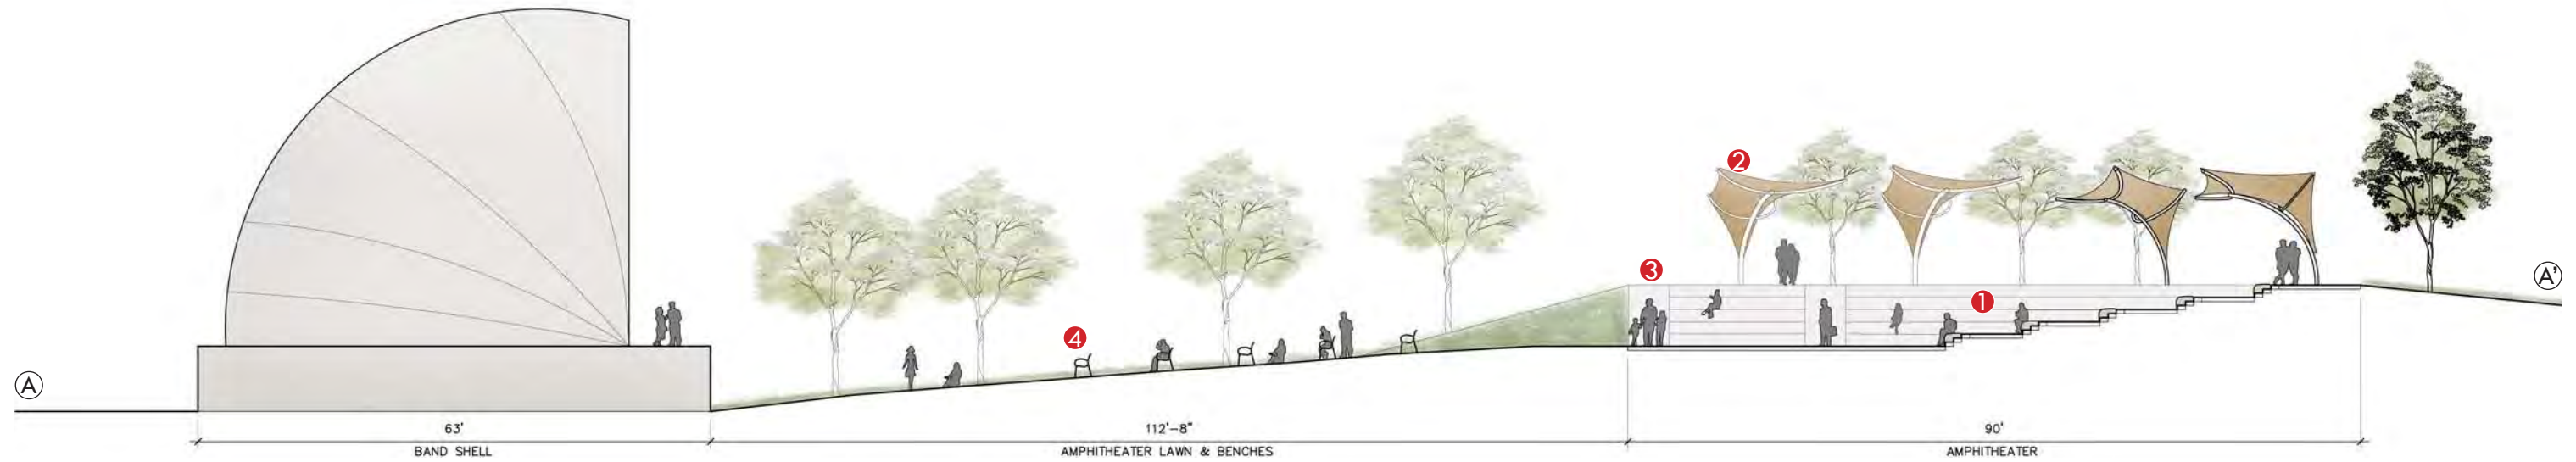

DRAFT PREFERRED CONCEPT

Bike/Ped Bridge

Amphitheater Seating

Tree Lined Lakefront Path with Gathering Nodes

Bandshell

DRAFT PREFERRED CONCEPT

Special Pavement

Decorative Rail & Lighting

Raised Planting Bed

LEGEND

- ① Overlook Path
- ② Gathering Node
- ③ Bike Trail
- ④ Pedestrian Trail
- ⑤ Outcrop Stone Seating
- ⑥ Raised Planting Bed
- ⑦ Seating Wall
- ⑧ Rail & Lighting

DRAFT OVERLOOK - CONCEPT 1

- LEGEND
- 1 Overlook Path
 - 2 Gathering Node
 - 3 Bike Trail
 - 4 Pedestrian Trail
 - 5 Beach Campfire Space
 - 6 Sand Dune
 - 7 Rail & Lighting

DRAFT OVERLOOK - CONCEPT 2

- LEGEND
- ① Amphitheater Terrace Seating
 - ② Shade Kite
 - ③ Pedestrian Trail
 - ④ Existing Benches