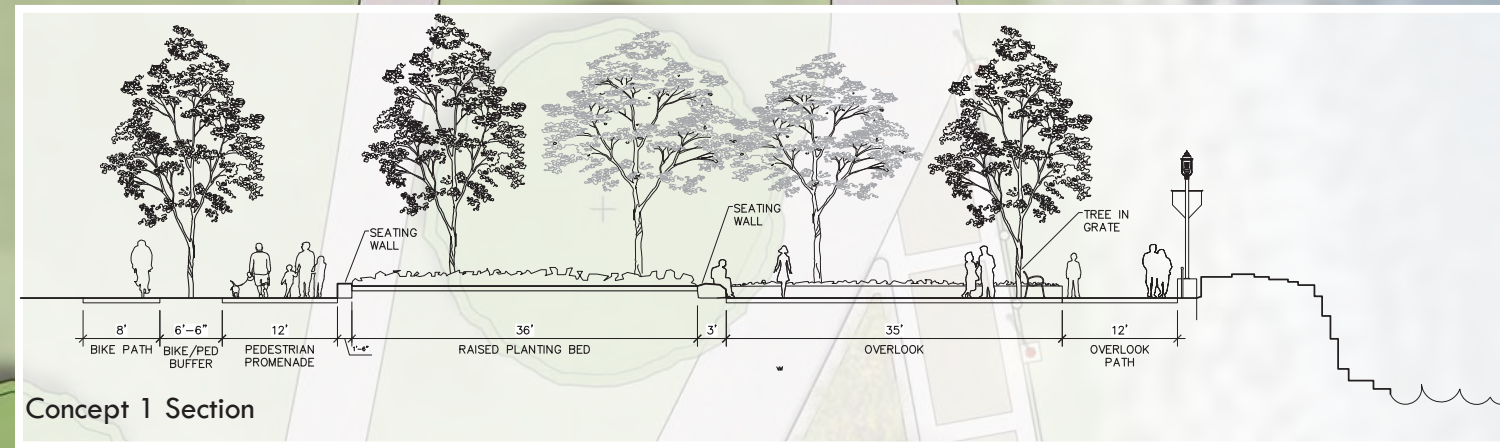

DRAFT PREFERRED CONCEPT

Bike/Ped Bridge

Amphitheater Seating

Tree Lined Lakefront Path with Gathering Nodes

Bandshell

DRAFT PREFERRED CONCEPT

Special Pavement

Decorative Rail & Lighting

Raised Planting Bed

LEGEND

- ① Overlook Path
- ② Gathering Node
- ③ Bike Trail
- ④ Pedestrian Trail
- ⑤ Outcrop Stone Seating
- ⑥ Raised Planting Bed
- ⑦ Seating Wall
- ⑧ Rail & Lighting

DRAFT OVERLOOK - CONCEPT 1

- LEGEND
- 1 Overlook Path
 - 2 Gathering Node
 - 3 Bike Trail
 - 4 Pedestrian Trail
 - 5 Beach Campfire Space
 - 6 Sand Dune
 - 7 Rail & Lighting

DRAFT OVERLOOK - CONCEPT 2

- LEGEND
- ① Amphitheater Terrace Seating
 - ② Shade Kite
 - ③ Pedestrian Trail
 - ④ Existing Benches

DRAFT AMPHITHEATER SECTION