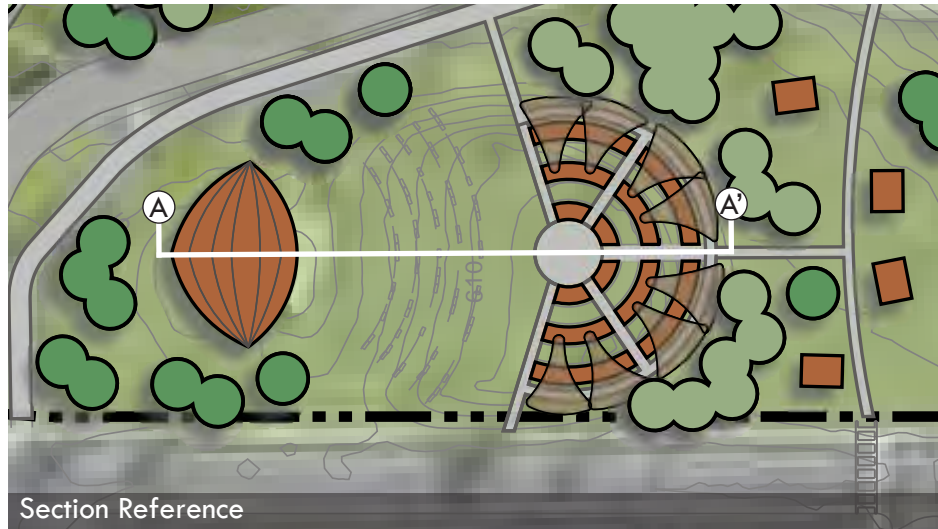

DRAFT PREFERRED CONCEPT

Bike/Ped Bridge

Amphitheater Seating

Tree Lined Lakefront Path with Gathering Nodes

Bandshell

DRAFT PREFERRED CONCEPT

Special Pavement

Decorative Rail & Lighting

Raised Planting Bed

LEGEND

- ① Overlook Path
- ② Gathering Node
- ③ Bike Trail
- ④ Pedestrian Trail
- ⑤ Outcrop Stone Seating
- ⑥ Raised Planting Bed
- ⑦ Seating Wall
- ⑧ Rail & Lighting

DRAFT OVERLOOK - CONCEPT 1

- LEGEND
- 1 Overlook Path
 - 2 Gathering Node
 - 3 Bike Trail
 - 4 Pedestrian Trail
 - 5 Beach Campfire Space
 - 6 Sand Dune
 - 7 Rail & Lighting

DRAFT OVERLOOK - CONCEPT 2

- LEGEND
- ① Amphitheater Terrace Seating
 - ② Shade Kite
 - ③ Pedestrian Trail
 - ④ Existing Benches

DRAFT AMPHITHEATER SECTION