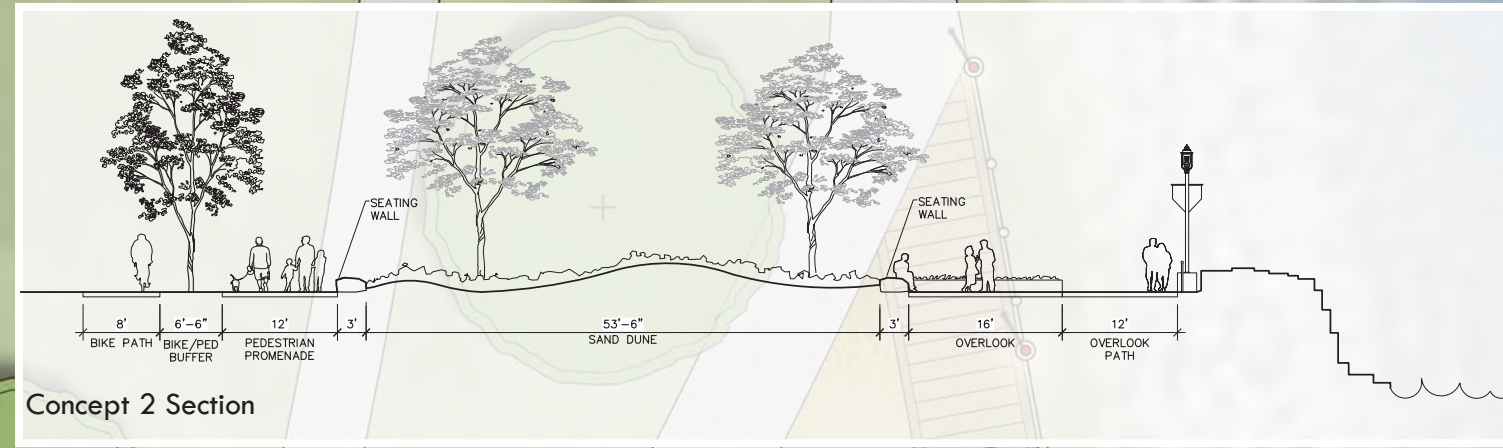

DRAFT PREFERRED CONCEPT

Bike/Ped Bridge

Amphitheater Seating

Tree Lined Lakefront Path with Gathering Nodes

Bandshell

DRAFT PREFERRED CONCEPT

Special Pavement

Decorative Rail & Lighting

Raised Planting Bed

LEGEND

- ① Overlook Path
- ② Gathering Node
- ③ Bike Trail
- ④ Pedestrian Trail
- ⑤ Outcrop Stone Seating
- ⑥ Raised Planting Bed
- ⑦ Seating Wall
- ⑧ Rail & Lighting

DRAFT OVERLOOK - CONCEPT 1