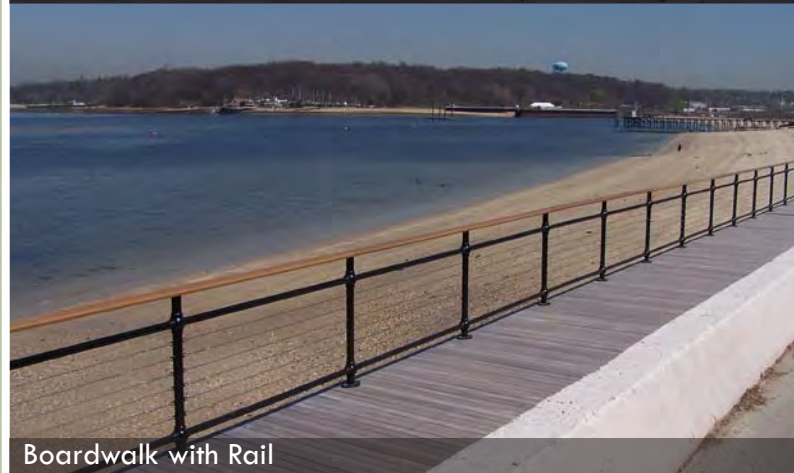

DRAFT PREFERRED CONCEPT

Bike/Ped Bridge

Amphitheater Seating

Tree Lined Lakefront Path with Gathering Nodes

Bandshell

DRAFT PREFERRED CONCEPT

Special Pavement

Decorative Rail & Lighting

Raised Planting Bed

LEGEND

- ① Overlook Path
- ② Gathering Node
- ③ Bike Trail
- ④ Pedestrian Trail
- ⑤ Outcrop Stone Seating
- ⑥ Raised Planting Bed
- ⑦ Seating Wall
- ⑧ Rail & Lighting

DRAFT OVERLOOK - CONCEPT 1

- LEGEND
- 1 Overlook Path
 - 2 Gathering Node
 - 3 Bike Trail
 - 4 Pedestrian Trail
 - 5 Beach Campfire Space
 - 6 Sand Dune
 - 7 Rail & Lighting

DRAFT OVERLOOK - CONCEPT 2

- LEGEND
- ① Amphitheater Terrace Seating
 - ② Shade Kite
 - ③ Pedestrian Trail
 - ④ Existing Benches