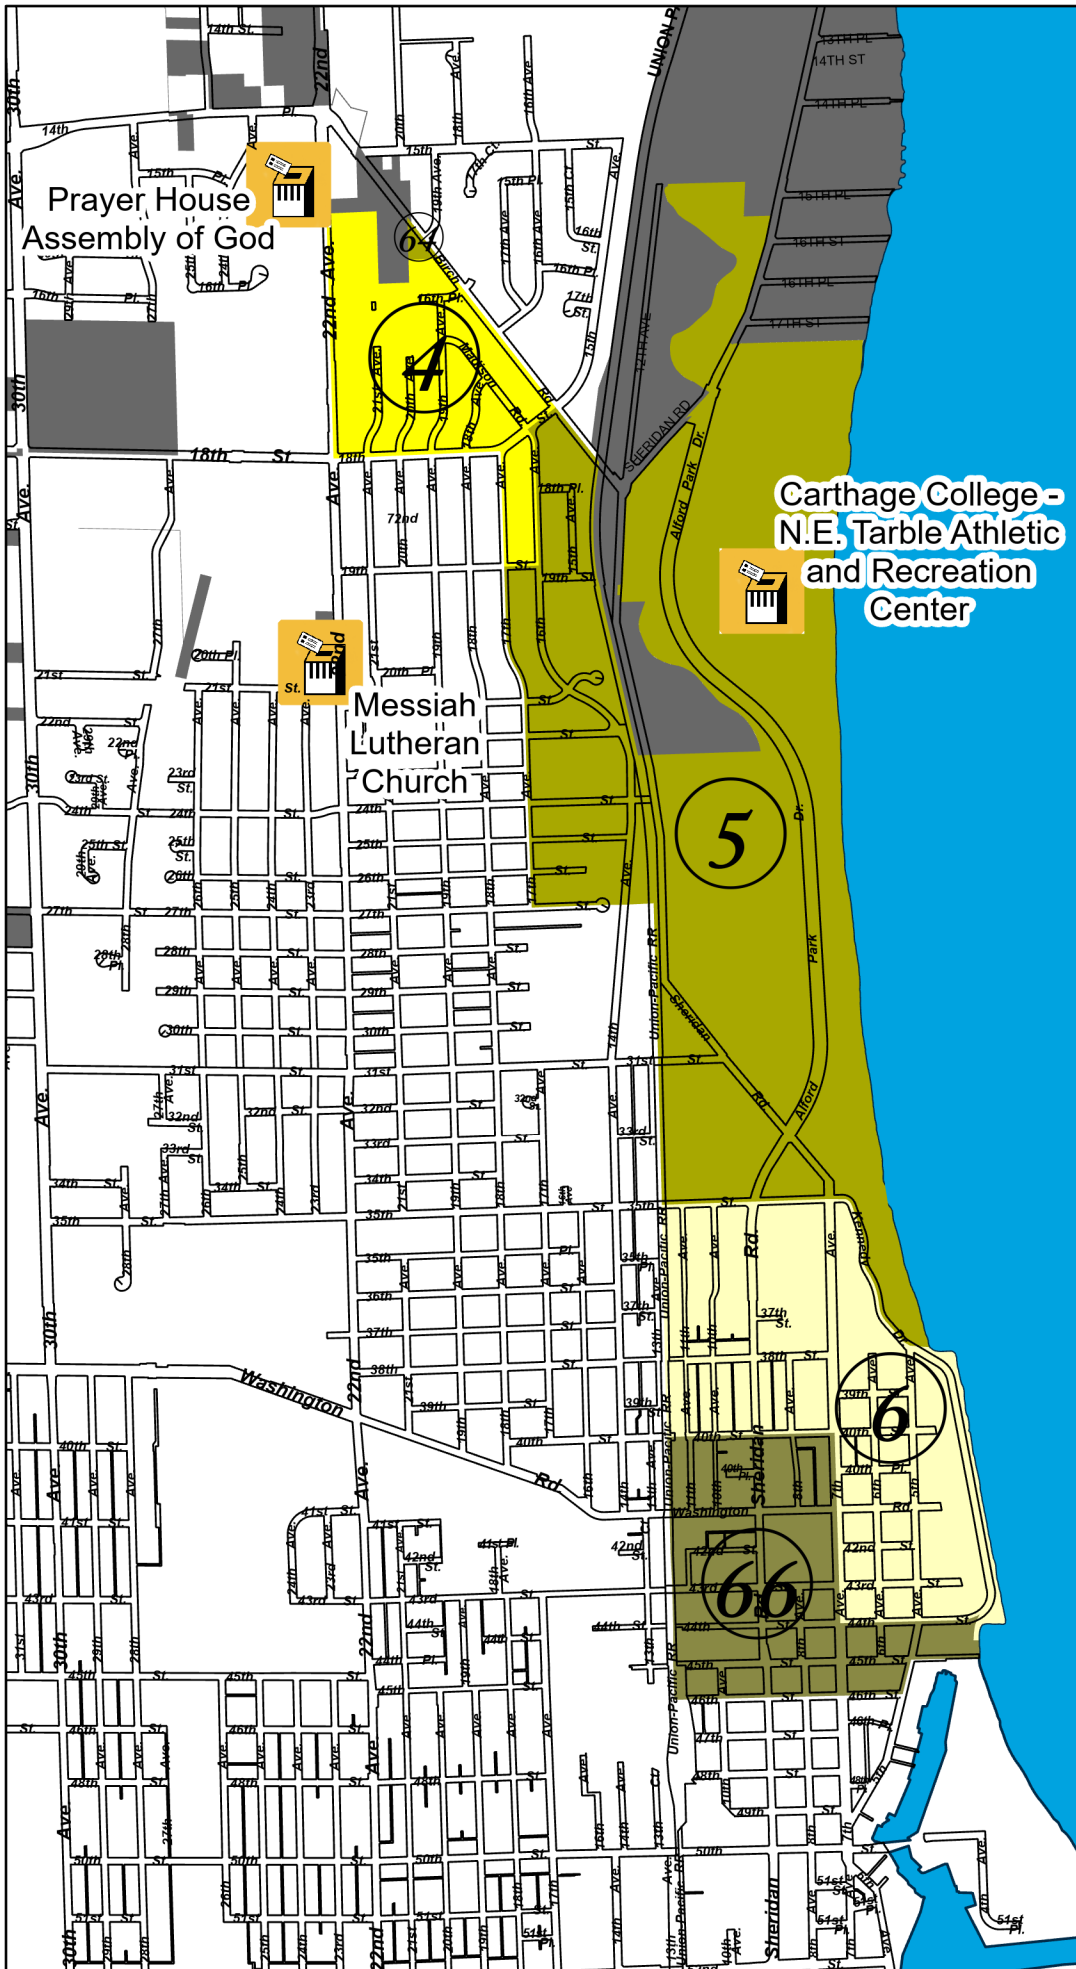

# District #1

Wards 4, 5, 6, 64, 66

Ward	Polling Location
4	Messiah Lutheran Church
5, 6, 66	Carthage College N.E. Tarble Athletic and Recreation Center
64	Prayer House Assembly of God